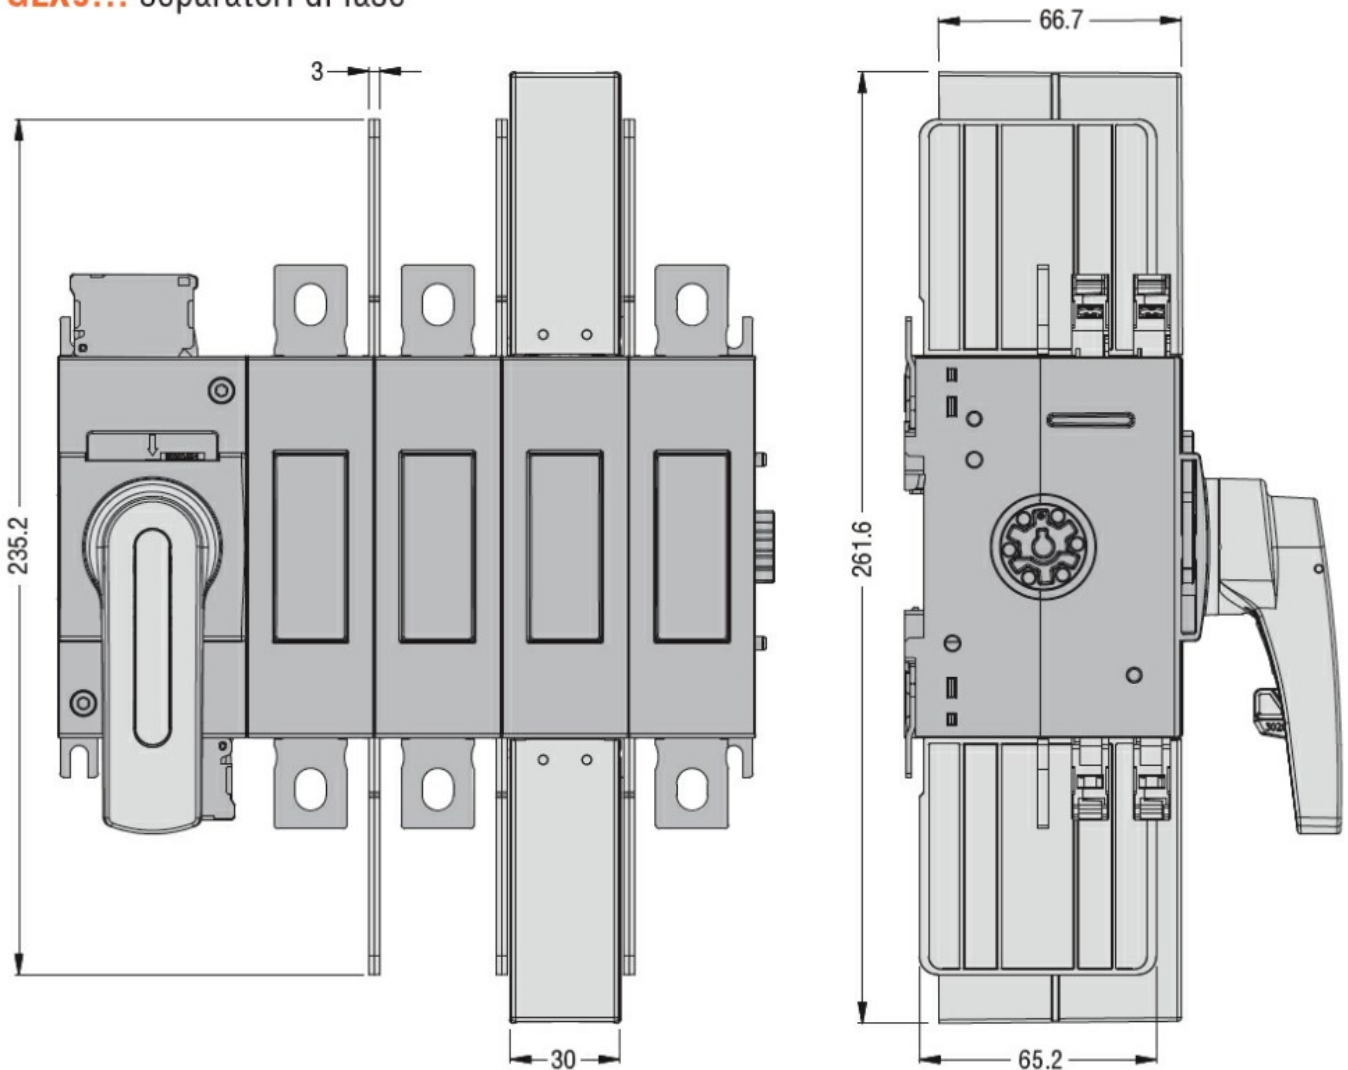

Product designation  
Product type designation

Terminal cover  
GLX8

**Dimensions**

**GLX9... separatori di fase**

**Certifications and compliance**

Compliance

IEC/EN 60947-1  
IEC/EN 60947-3

Certifications

cULus  
EAC

**ETIM classification**

ETIM 8.0

EC002498 -  
Accessories/spare  
parts for low-  
voltage switch  
technology